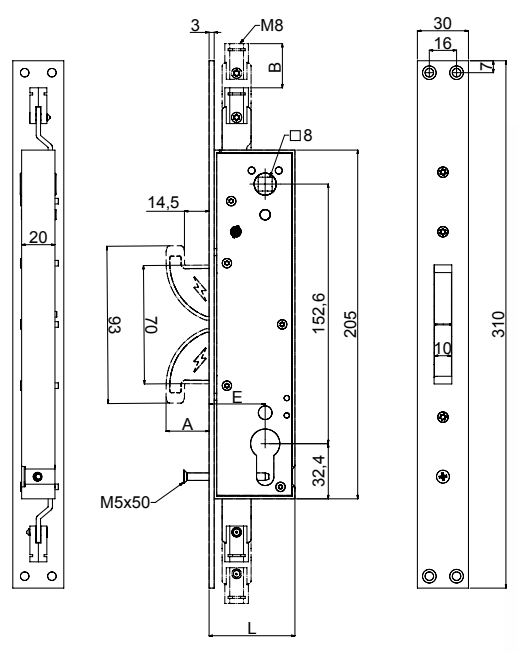

**CHIUSURA AUTOMATICA
AUTOMATIC CLOSING**