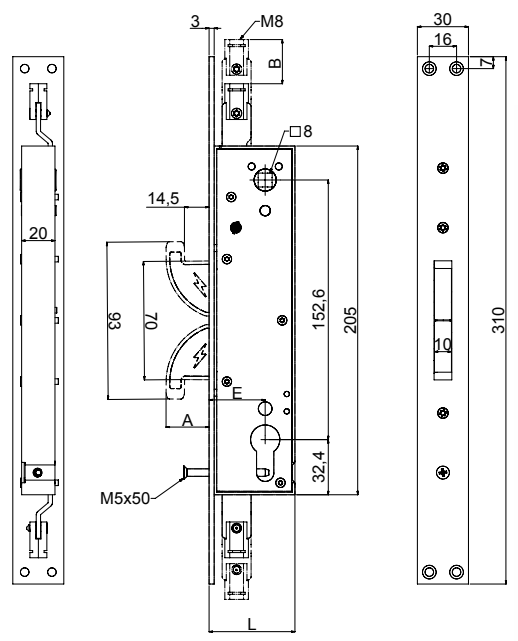

Codice Code	Entrata (E) Entrance (E)	Larghezza (L) Width (L)	Punti di chiusura Closing points	Mandate Turns	Corsa (A) Stroke (A)	Corsa (B) Stroke (B)		
2143XA13030	30	50,5	3	1	25	25	15	950

Serratura triplice Hooks per grate e persiane a cilindro europeo a 2 ganci. Corsa aste 25, corsa ganci 25 mm, entrata 30 mm con frontale in acciaio inox.
Movimento ad ingranaggi con quadro maniglia 8 mm.
Doppio catenaccio a gancio lamellare, bicomponente con piastre in acciaio temprato durezza 50/53 HRC.
Blocco serratura tramite cilindro. Fissaggio del cilindro con vite di testa. Adatta per tubolari 50 mm.
Aste con attacco filettato M8 o ad innesto rapido.
Possibilità di fissaggio protector con viti passanti.
Finitura zincata con frontale in acciaio inox.
Serratura compatibile con quelle in commercio.

*Hooks Triple lock for metal doors and shutters with European cylinder with 2 hooks.
25 mm stroke, 25 mm hook stroke, 30 mm entrance with stainless steel front. Gear movement with 8 mm handle square.
Double lamellar hook deadbolt, bicomponent with hardened steel plates hardness 50/53 HRC. Lock with cylinder. Cylinder fixing with head screw. Suitable for 50 mm tubulars.
Rods with M8 threaded connection or quick coupling.
Possibility of fixing protector with screws. Galvanized finish with stainless steel front. Lock compatible with those on the market.*

ZB

NEW

2144XA13030	30	50,5	3	1	25	25	15	950

Serratura triplice Zeus per grate e persiane a cilindro europeo AUTOMATICA a 2 ganci. Corsa aste 25 mm, corsa ganci 25 mm, entrata 30 mm con frontale in acciaio inox.
Movimento ad ingranaggi con quadro maniglia 8 mm con CHIUSURA AUTOMATICA. Doppio catenaccio a gancio lamellare, bicomponente con piastre in acciaio temprato durezza 50/53 HRC. Sblocco serratura tramite cilindro. Fissaggio del cilindro con vite di testa.
Adatta per tubolari 50 mm.
Aste con attacco filettato M8 o ad innesto rapido.
Possibilità di fissaggio protector con viti passanti.
Finitura zincata con frontale in acciaio inox.
Serratura compatibile con quelle in commercio.

*Zeus triple lock for metal doors and shutters with European cylinder, automatic lock with 2 hooks. 25 mm rod stroke, 25 mm hook stroke, 30 mm entrance with stainless steel front.
Gear movement with 8 mm handle square with AUTOMATIC CLOSING.
Double lamellar hook deadbolt, bicomponent with hardened steel plates hardness 50/53 HRC. Lock with cylinder.
Cylinder fixing with head screw. Suitable for 50 tubulars.
Rods with M8 threaded connection or quick coupling.
Possibility of fixing protector with screws. Galvanized finish with stainless steel front. Lock compatible with those on the market.*

ZB

NEW